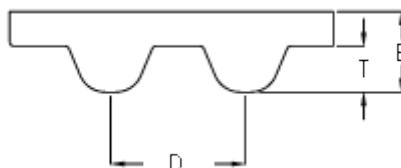

# Data Sheet

Article number: 602932750242

Description: Gates timing belt POWERGRIP®  
GTX 1080 8MX 65

## Measures

---

D (Pitch)	= 8
Height B mm	= 5.6
Height T mm	= 3.4
Length	= 1080
Number of teeth	= 135
Type	= 1080 8MX 65
Width	= 65